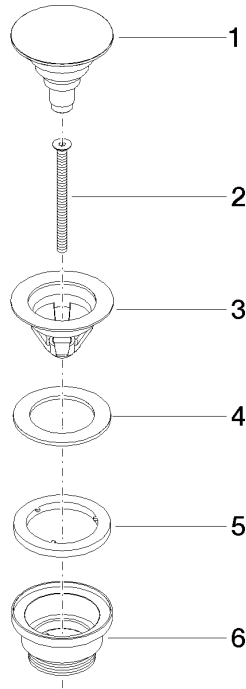

Basin Waste with push fastening 1 1/4" - Brushed Light Gold

IMO

10 125 970

Fits: IMO, LULU, MADISON, MEM, TARA,
CL.1, LISSÉ, VAIA, META, CYO

	Brushed Light Gold	10 125 970-27
	Chrome	10 125 970-00
	Brushed Platinum	10 125 970-06
	Platinum	10 125 970-08
	Durabress (23kt Gold)	10 125 970-09
	Dark Chrome	10 125 970-19
	Light Gold	10 125 970-26
	Brushed Durabress (23kt Gold)	10 125 970-28
	Matte Black	10 125 970-33
	Platinum / Brushed Platinum	10 125 970-36
	Durabress / Brushed Durabress (23kt Gold)	10 125 970-38
	Brushed Bronze	10 125 970-42
	Brushed Champagne (22kt Gold)	10 125 970-46
	Champagne (22kt Gold)	10 125 970-47
	Brushed Chrome	10 125 970-93
	Brushed Dark Platinum	10 125 970-99

Basin Waste with push fastening 1 1/4" - Brushed Light Gold

IMO

10 125 970

Only suitable for basins with an overflow.

10 125 970

mm [inches]

10 125 970

Parts for other finishes can be found here: [Chrome](#)

Spare parts list

No.	Item Number	Name	Quantity used	Delivery time
1	04 31 20 096 00-27	plug	1	-
Spare part can no longer be ordered, please order the replacement item				
2	09 30 30 179 90	screw	1	2
3	09 11 01 038-27	cup	1	60
4	09 14 05 061 90	seal	1	2
5	09 14 03 153 90	seal	1	2
6	09 11 10 156-27	connection	1	60